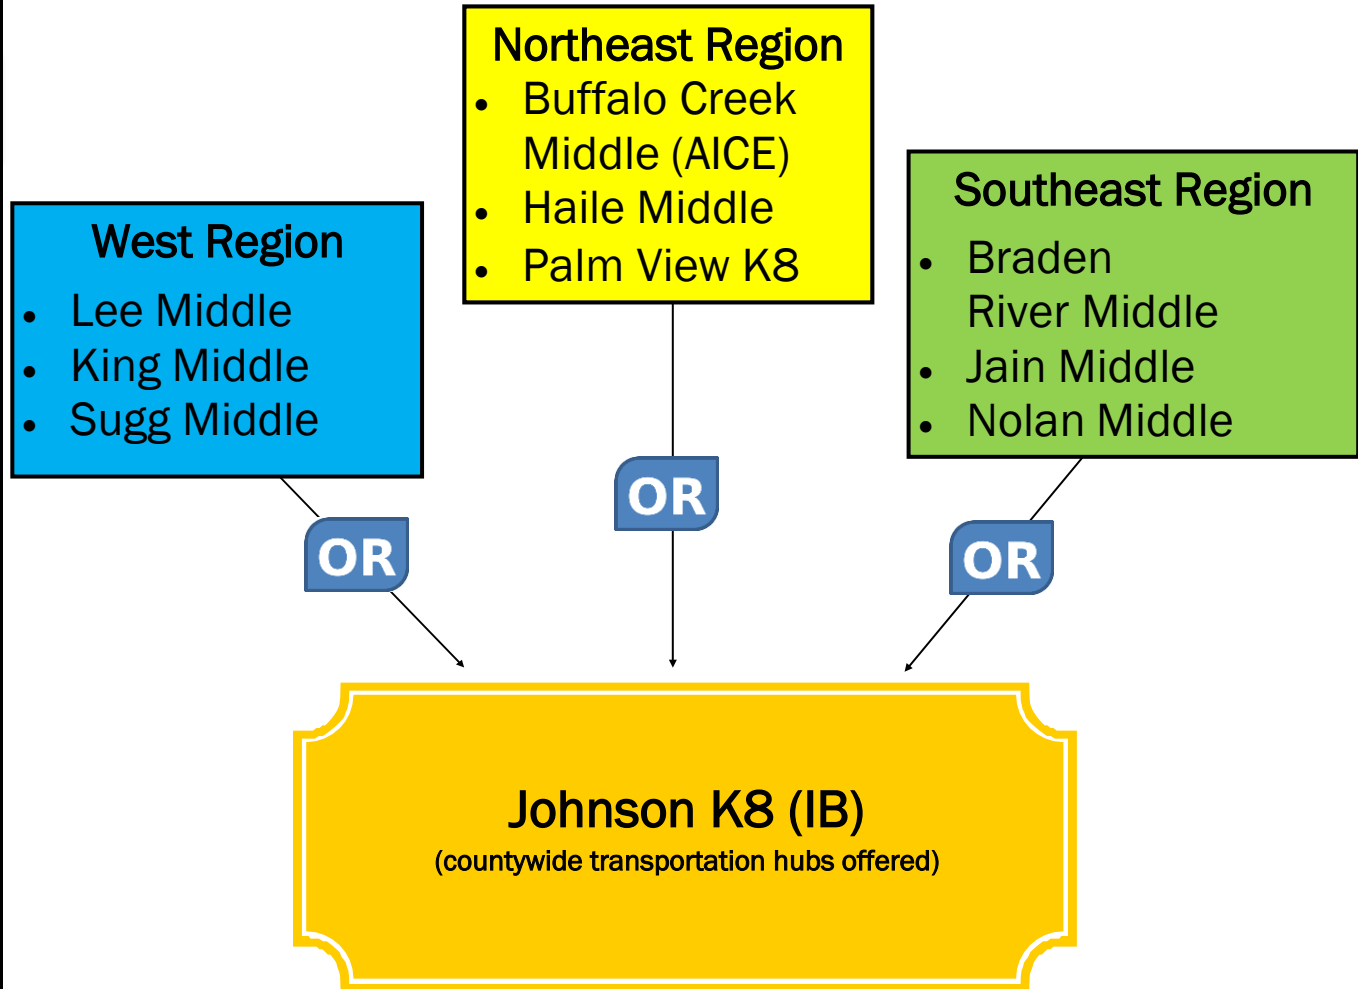

Middle School Regions

1. Find your zone assigned school.
2. Complete a choice application for any school in your region OR Johnson K8 with hub transport offered.
3. No transportation for choice schools outside of your assigned middle school region.

Clusters and Regions subject to change prior to Open Enrollment window.
Contact the Office of Student Assignment in November for final cluster/region assignments.
Hub Transportation offered to any school within cluster or region or to any IB or AICE school.

Clusters and Regions subject to change prior to Open Enrollment window.
Contact the Office of Student Assignment in November for final cluster/region assignments. Hub Transportation offered to any school within cluster or region or to any IB or AICE school.

* Choice transportation is not offered to outlying areas such as Anna Maria or Myakka City.