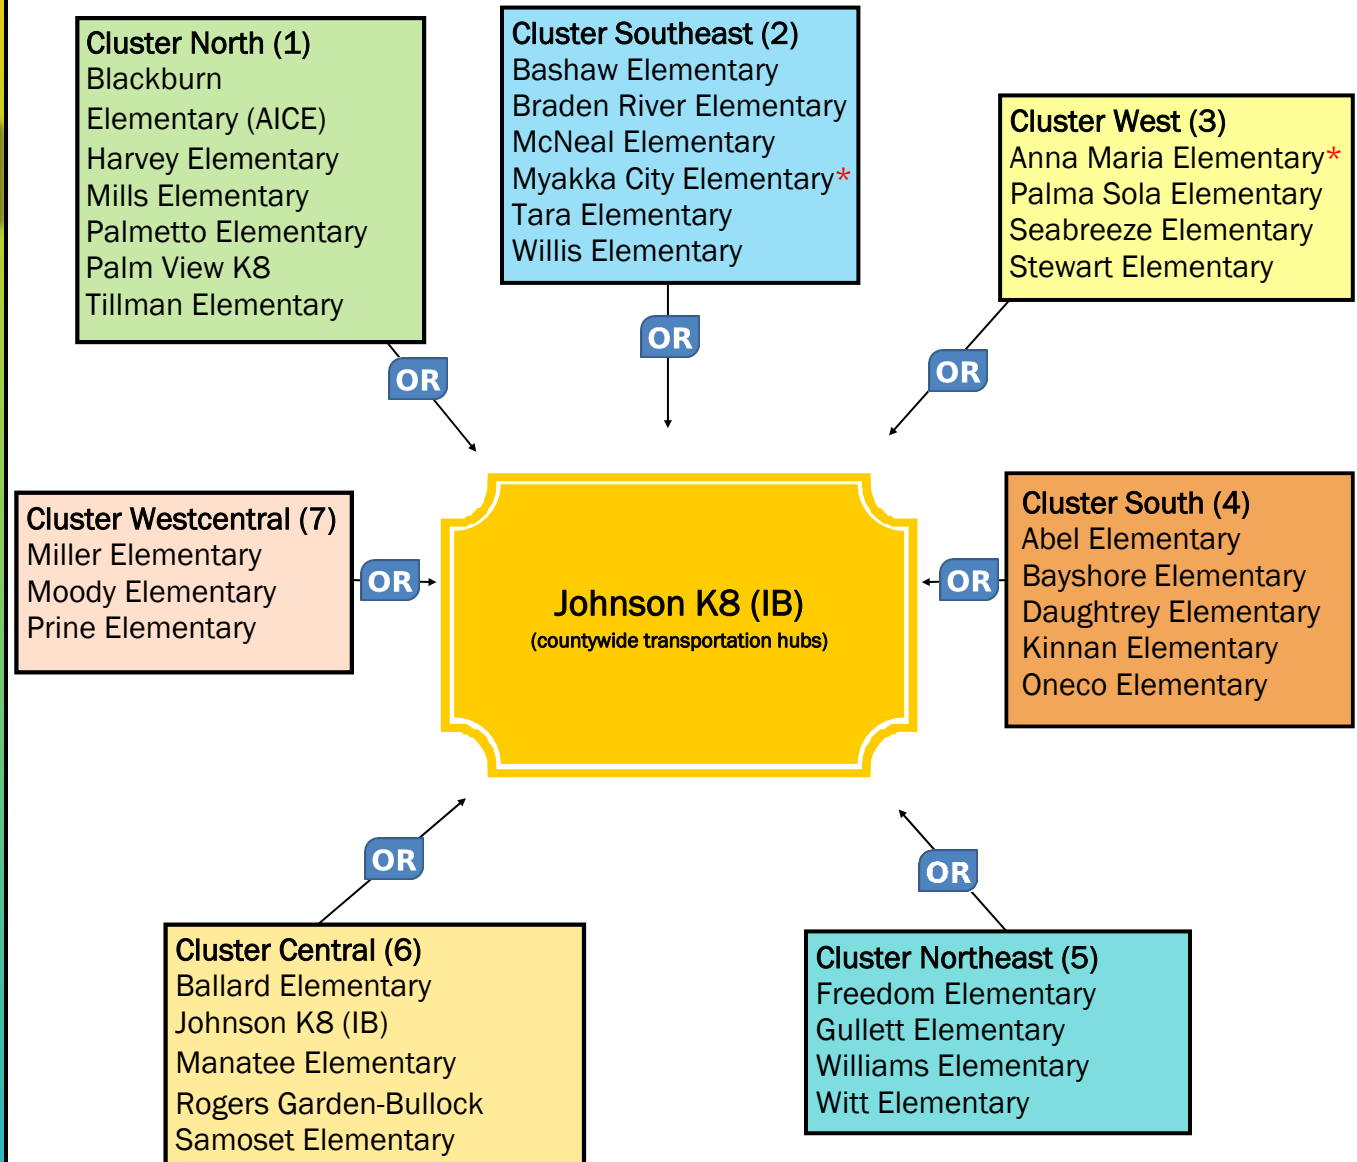

# Elementary School Clusters

1. Find your zone assigned school.
2. Complete a choice application for any school in your cluster OR Johnson K8 with hub transport offered.
3. No transportation for choice schools outside of your assigned elementary cluster.

Clusters and Regions subject to change prior to Open Enrollment window.  
 Contact the Office of Student Assignment in November for final cluster/region assignments.  
 Hub Transportation offered to any school within cluster or region or to any IB or AICE school.

# Middle School Regions

1. Find your zone assigned school.
2. Complete a choice application for any school in your region OR Johnson K8 with hub transport offered.
3. No transportation for choice schools outside of your assigned middle school region.