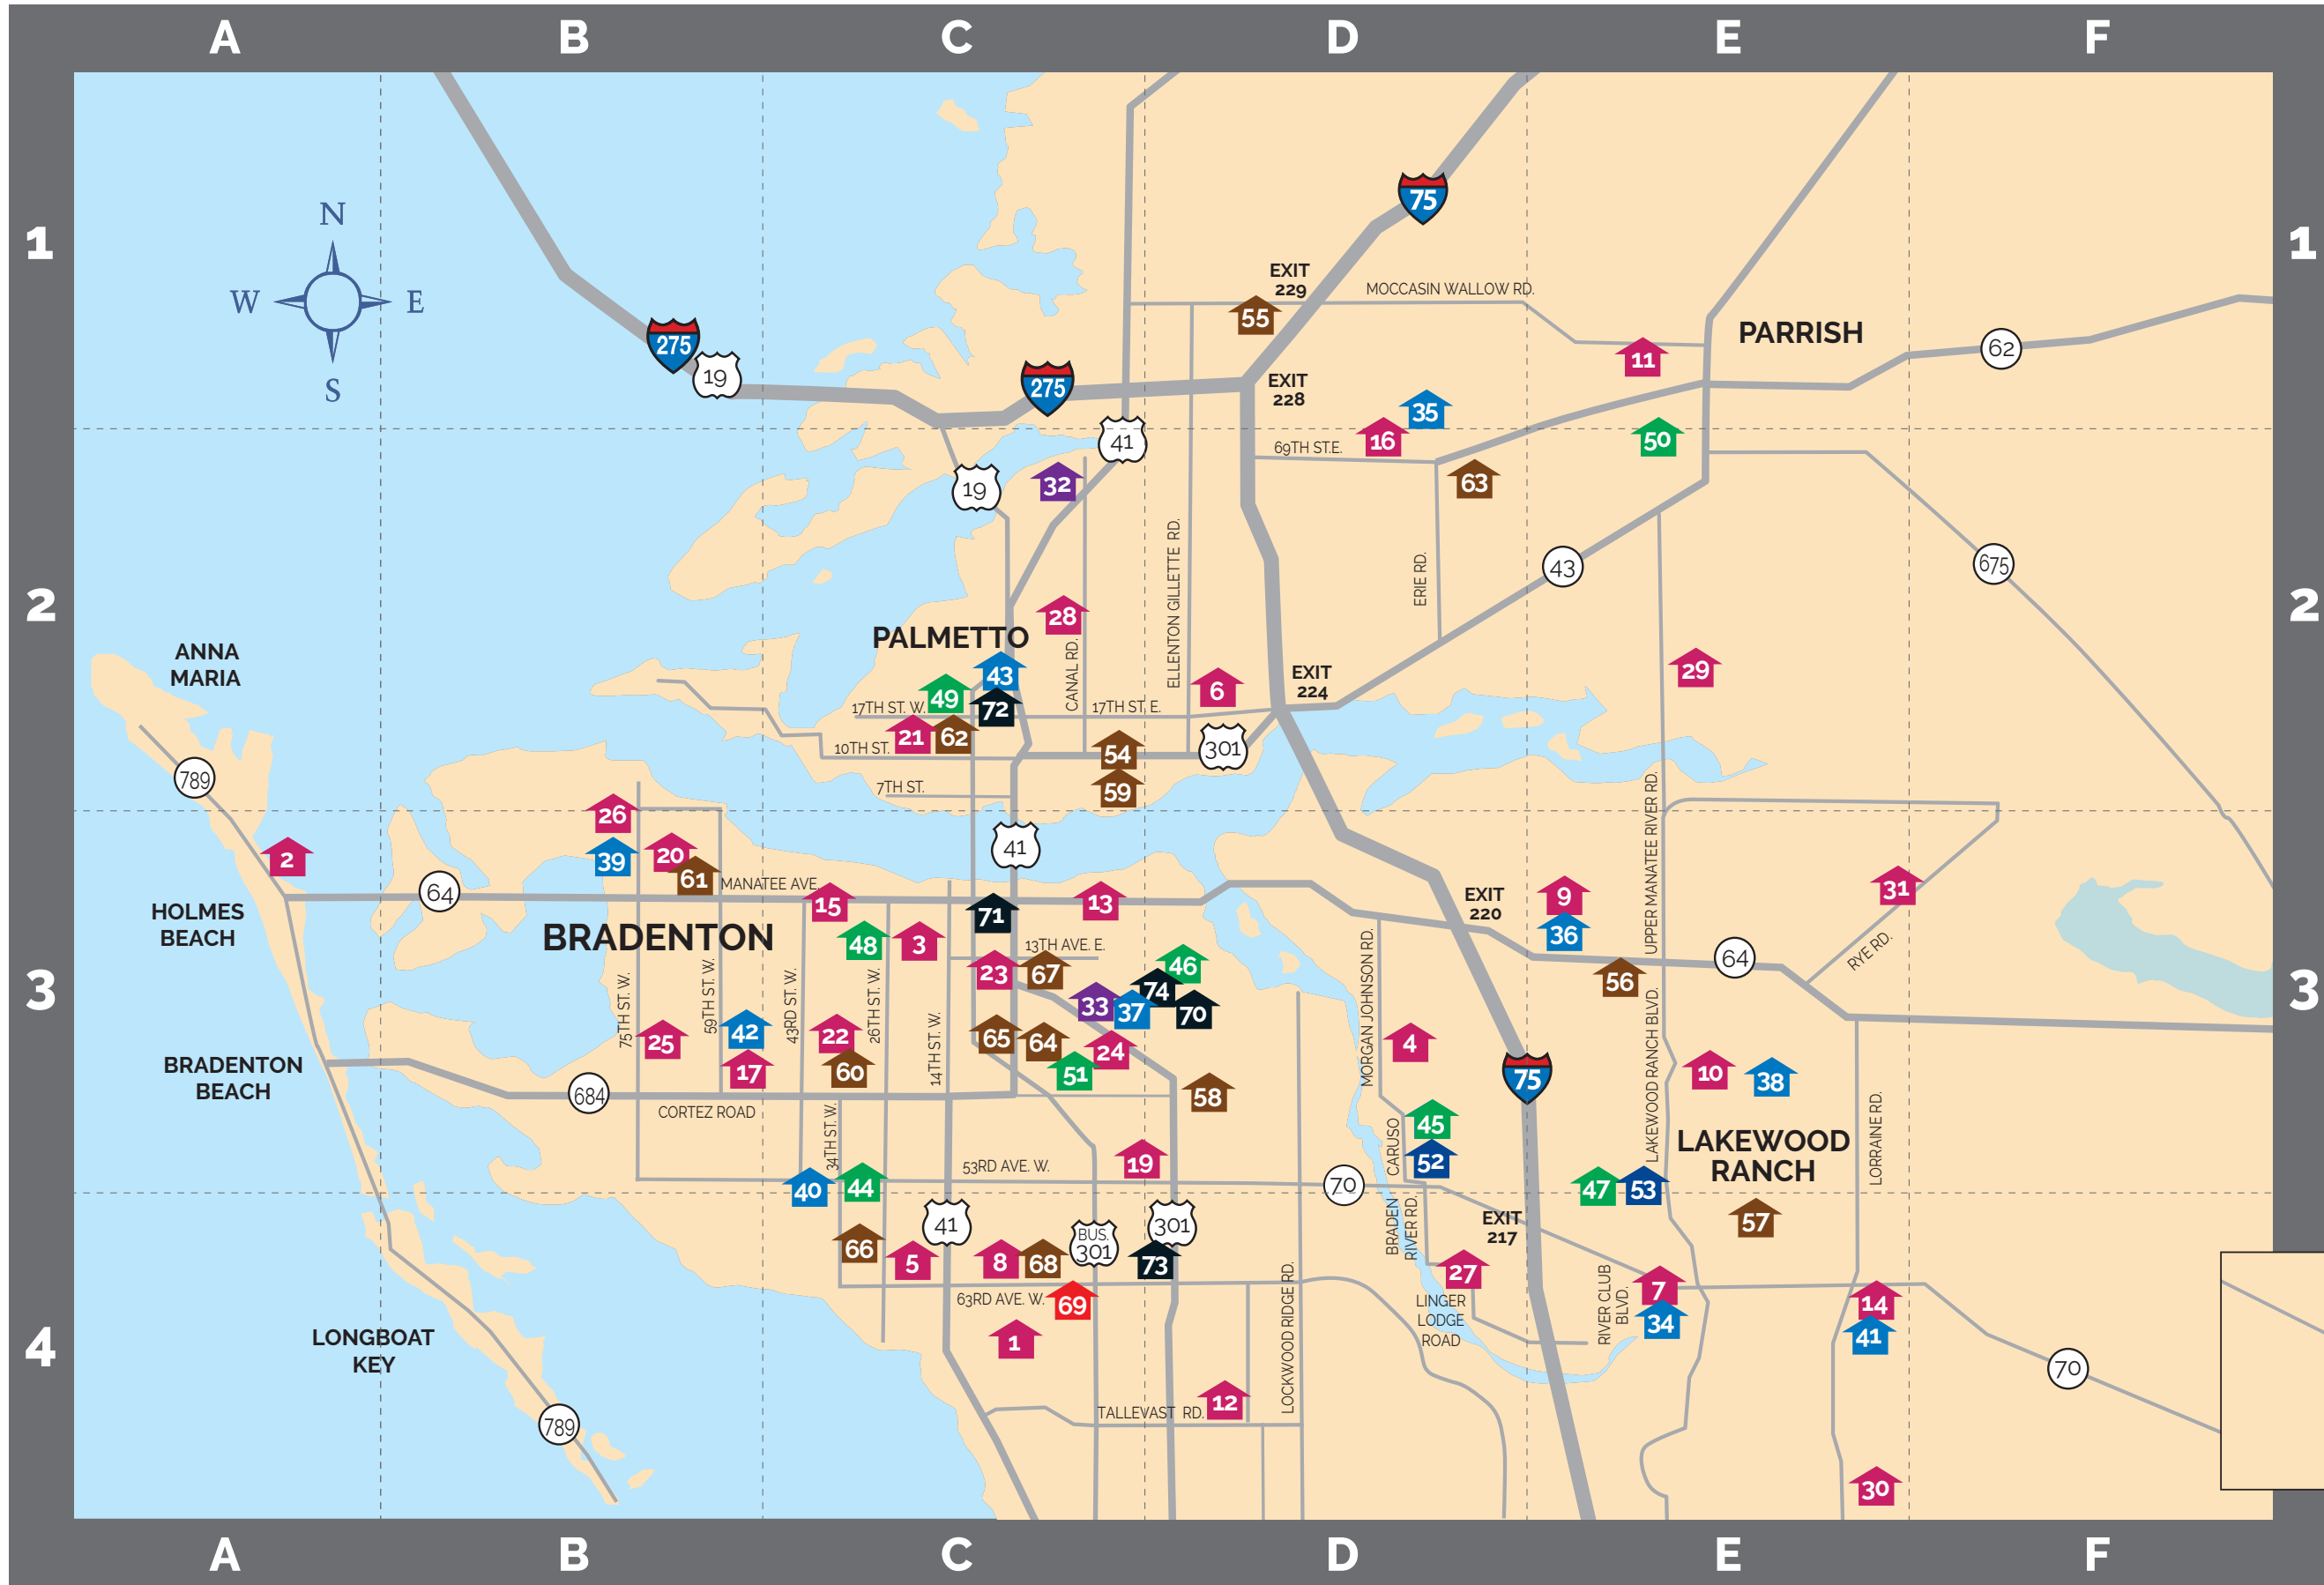

SCHOOL DISTRICT OF MANATEE COUNTY LOCATOR MAP